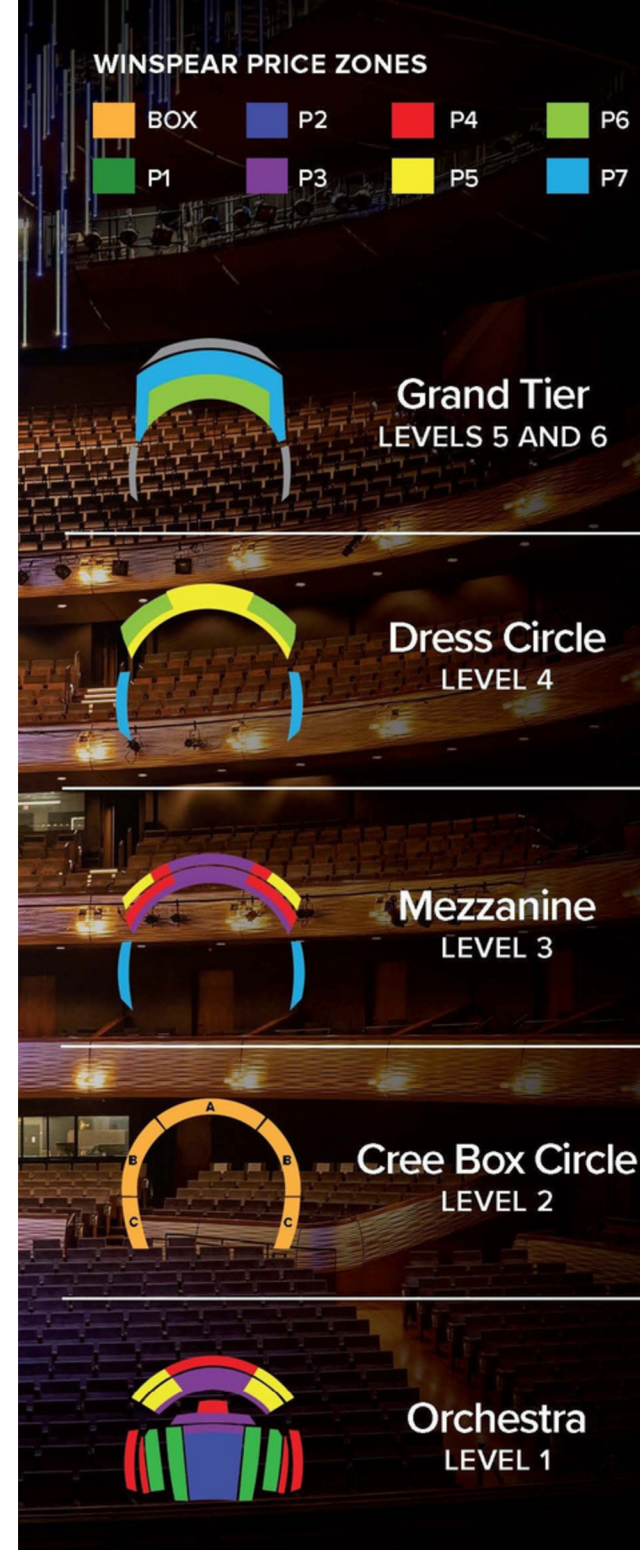

## CHOOSE YOUR SERIES & SAVE UP TO 25%

	<b>SERIES A</b> FRIDAY 7:30 PM	<b>SERIES B</b> SUNDAY 2:00 PM	<b>SERIES C</b> WEDNESDAY 7:30 PM	<b>SERIES D</b> SATURDAY 7:30 PM
THE ELIXIR OF LOVE	OCT 9 8PM	OCT 11	OCT 14	OCT 17
THE CUNNING LITTLE VIXEN	OCT 30	NOV 1	NOV 4	NOV 7
TURANDOT	FEB 12	FEB 14	FEB 17	FEB 20
LOHENGRIN	MAR 5 7PM	MAR 7	MAR 10 7PM	MAR 13 7PM

PRICE ZONE	PRICE PER SERIES SEAT (4 OPERAS)			
P7	\$114	\$126	\$98	\$126
P6	\$214	\$232	\$186	\$232
P5	\$322	\$356	\$284	\$356
P4	\$464	\$506	\$402	\$506
P3	\$588	\$646	\$512	\$646
P2	\$700	\$766	\$610	\$766
P1	\$778	\$854	\$680	\$854
BOX C	\$1,090	\$1,156	\$1,034	\$1,156
BOX B	\$1,288	\$1,352	\$1,244	\$1,352
BOX A	\$1,508	\$1,576	\$1,430	\$1,576

### WINSPEAR PRICE ZONES

**Grand Tier**  
LEVELS 5 AND 6

**Dress Circle**  
LEVEL 4

**Mezzanine**  
LEVEL 3

**Cree Box Circle**  
LEVEL 2

**Orchestra**  
LEVEL 1